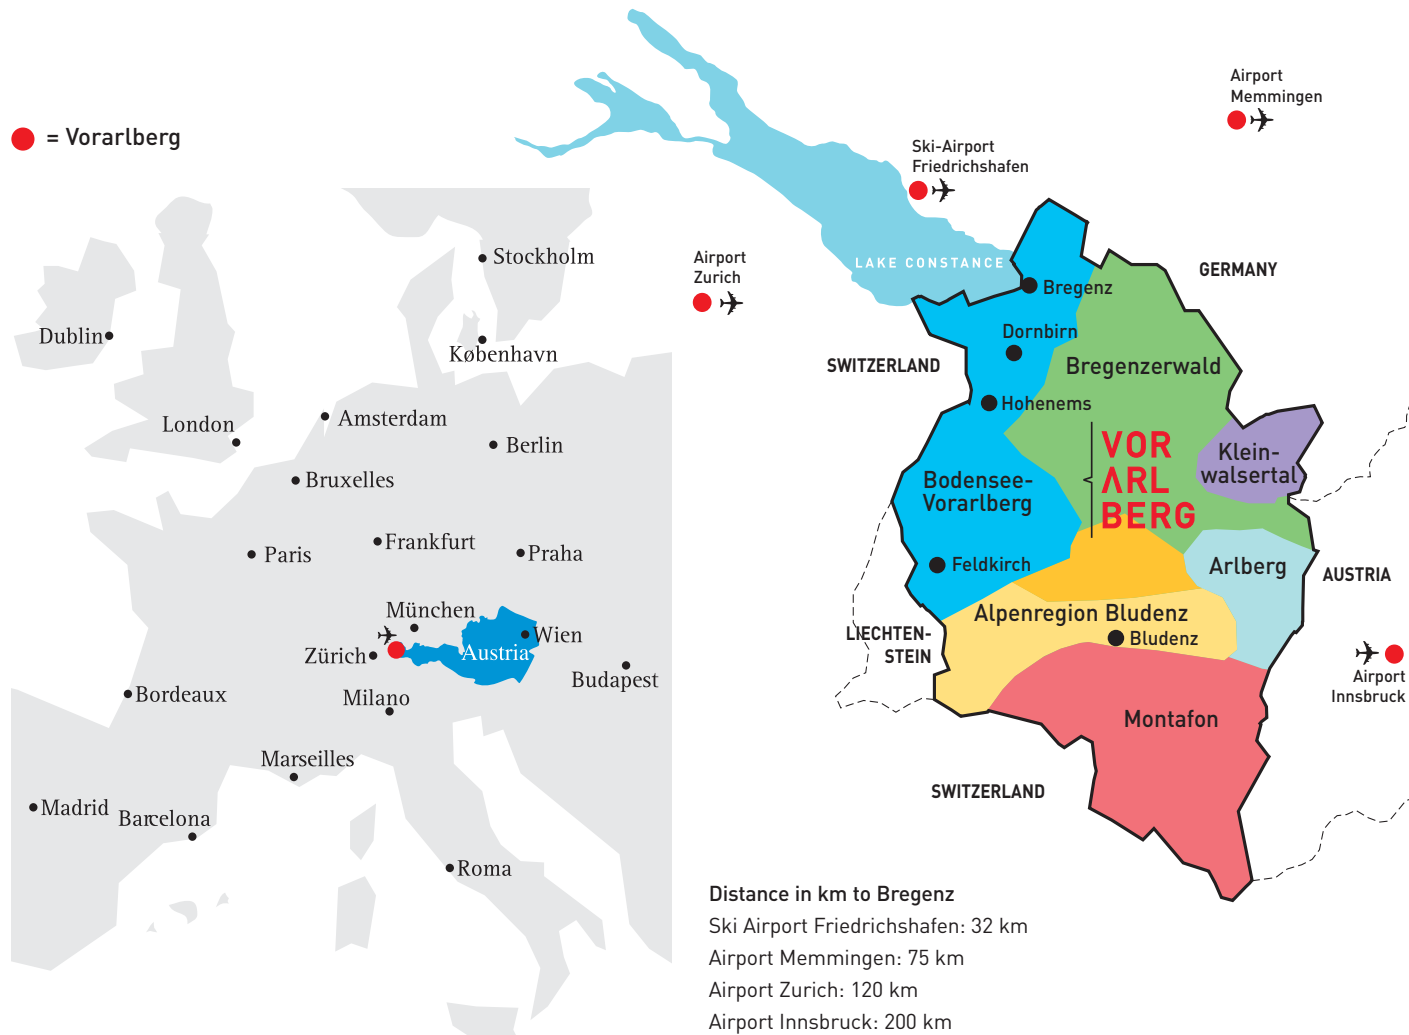

Where we are – how to reach us

To/From Ski Airport Friedrichshafen (Germany)

From	Airline	Website	daily schedule							valid
			Mo	Tu	We	Thu	Fr	Sa	Su	
GREAT BRITAIN										
London Stansted	Ryanair	ryanair.com	x	x	x	x	x	x	x	25/10/09-27/03/10
London Stansted	Ryanair	ryanair.com							x	25/10/09-27/03/10

To/from Airport Memmingen (Germany)

From	Airline	Website	daily schedule							valid
			Mo	Tu	We	Thu	Fr	Sa	Su	
GREAT BRITAIN										
Edinburgh	Ryanair	ryanair.com	x		x				x	04/11/09-27/03/10
London Stansted	Ryanair	ryanair.com	x	x	x	x	x	x	x	26/09/09-27/03/10*
IRELAND										
Dublin	Ryanair	ryanair.com	x	x	x	x	x	x	x	22/10/09-27/03/10*

* no flights: 24./25./26.12., 31.12., 01.01.

To/from Airport Zurich (Switzerland)

From	Airline	Website	daily schedule							valid
			Mo	Tu	We	Thu	Fr	Sa	Su	
GREAT BRITAIN										
Birmingham	Swiss	swiss.com	x	x	x	x	x	x	x	year round
Edinburgh	British Midland	flybmi.com	x					x	x	from 27/10/09
London City	BA Connect	britishairways.com	x	x	x	x	x	x	x	year round
London City	Swiss	swiss.com	x	x	x	x	x	x	x	year round
London Gatwick	British Airways	britishairways.com	x	x	x	x	x	x	x	year round
London Heathrow	British Airways	britishairways.com	x	x	x	x	x	x	x	year round
London Heathrow	Swiss	swiss.com	x	x	x	x	x	x	x	year round
London Luton	EasyJet	easyjet.com	x	x	x	x	x	x	x	year round
Manchester	Swiss	swiss.com	x	x	x	x	x	x	x	year round
IRELAND										
Dublin	Aer Lingus	aerlingus.com	x	x	x	x	x	x	x	all season
Dublin	Swiss	swiss.com	x	x	x	x	x	x	x	year round